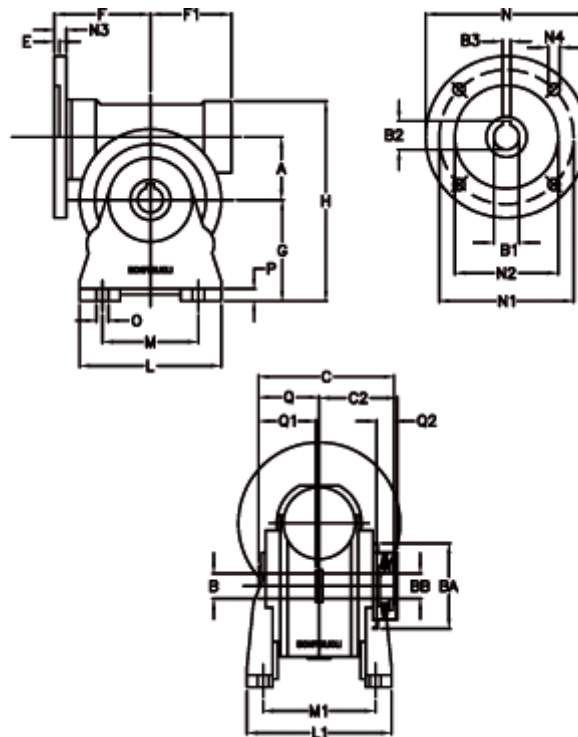

Article number: 390204901823316

Description: Worm Gear with Torque Limiter  
VF 49-L1-A-18 P80B14

## Measures

a = 49.50	C2 = 63,5	L1 = 124.0	O = 8.5
B = 25	Description = VF 49A-xx-80B14	m = 63	P = 12
B1 E7 = 19	E = 3.0	M1 = 98.5	Q = 51.0
B2 = 21.8	F = 70	N = 120	Q1 = 41
B3 H9 = 6	F1 = 63	N1 = 100	Q2 = 15
BA = 63	g = 82	N2 = 80	
BB H7 = 14	H = 162	N3 = 10.0	
C = 105	L = 110	N4 = 7	